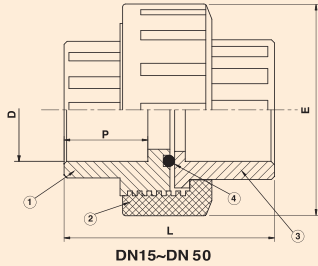

UNION

ED Series

DN15-DN 50

ED 100:SOCKET / ED 200:THREAD
Size: 1/2 " to 2"

| No. | Part s | Materials | Pcs |
|-----|---------------|---------------------|-----|
| 1 | BODY | UPVC, PP,CPVC, PVDF | 1 |
| 2 | UNION NUT | UPVC, PP,CPVC, PVDF | 1 |
| 3 | END CONNRCTOR | UPVC, PP,CPVC, PVDF | 1 |
| 4 | O'RING | EPDM,VITON | 1 |

| Nom. Size m/m(inch) | E | D | | | L | | P | | |
|------------------------|-----|-----|------|-----|-----|-----|-------|-------|------|
| | | JIS | ANS | DIN | S | TS | JIS | ANSI | DIN |
| 15(1/2") | 48 | 22 | 21.3 | 20 | 57 | 57 | 22.22 | 22.22 | 16.0 |
| 20(3/4") | 62 | 26 | 26.7 | 25 | 67 | 67 | 25.40 | 25.40 | 18.5 |
| 25(1") | 70 | 32 | 33.4 | 32 | 70 | 70 | 28.60 | 28.60 | 22.0 |
| 25(1")CNS | 70 | 34 | - | - | 70 | 70 | 28.60 | - | - |
| 32(1-1/4") | 82 | 38 | 42.2 | 40 | 82 | 82 | 31.75 | 31.75 | 26.0 |
| 32(1-1/4")CNS | 82 | 42 | - | - | 82 | 82 | 31.75 | - | - |
| 40(1-1/2") | 94 | 48 | 48.3 | 50 | 101 | 101 | 34.90 | 34.90 | 31.0 |
| 50(2") | 113 | 60 | 60.3 | 60 | 100 | 100 | 38.10 | 38.10 | 37.5 |

S:Screwed TS:Socket

EK Series

DN10-DN80

EK 100:SOCKET / EK 200:THREAD
Size: 3/8" to 3"

| No. | Part s | Materials | Pcs |
|-----|---------------|------------|-----|
| 1 | BODY | UPVC, CPVC | 1 |
| 2 | UNION NUT | UPVC, CPVC | 1 |
| 3 | END CONNRCTOR | UPVC, CPVC | 1 |
| 4 | O'RING | EPDM,VITON | 1 |