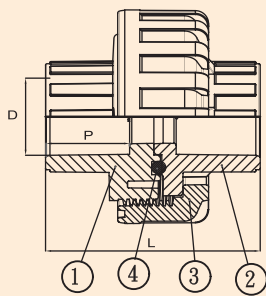

UNION

ED Series

DN15-DN 50

ED 100:SOCKET / ED 200:THREAD
Size: 1/2 " to 2"

| No. | Part s | Materials | Pcs |
|-----|---------------|---------------------|-----|
| 1 | BODY | UPVC, PP,CPVC, PVDF | 1 |
| 2 | UNION NUT | UPVC, PP,CPVC, PVDF | 1 |
| 3 | END CONNRCTOR | UPVC, PP,CPVC, PVDF | 1 |
| 4 | O'RING | EPDM,VITON | 1 |

| Nom. Size m/m(inch) | E | D | | | L | | P | | |
|------------------------|-----|-----|------|-----|-----|-----|-------|-------|------|
| | | JIS | ANS | DIN | S | TS | JIS | ANSI | DIN |
| 15(1/2") | 48 | 22 | 21.3 | 20 | 57 | 57 | 22.22 | 22.22 | 16.0 |
| 20(3/4") | 62 | 26 | 26.7 | 25 | 67 | 67 | 25.40 | 25.40 | 18.5 |
| 25(1") | 70 | 32 | 33.4 | 32 | 70 | 70 | 28.60 | 28.60 | 22.0 |
| 25(1")CNS | 70 | 34 | - | - | 70 | 70 | 28.60 | - | - |
| 32(1-1/4") | 82 | 38 | 42.2 | 40 | 82 | 82 | 31.75 | 31.75 | 26.0 |
| 32(1-1/4")CNS | 82 | 42 | - | - | 82 | 82 | 31.75 | - | - |
| 40(1-1/2") | 94 | 48 | 48.3 | 50 | 101 | 101 | 34.90 | 34.90 | 31.0 |
| 50(2") | 113 | 60 | 60.3 | 60 | 100 | 100 | 38.10 | 38.10 | 37.5 |

S:Screwed TS:Socket

EK Series

DN10-DN80

EK 100:SOCKET / EK 200:THREAD
Size: 3/8" to 3"

| No. | Part s | Materials | Pcs |
|-----|---------------|------------|-----|
| 1 | BODY | UPVC, CPVC | 1 |
| 2 | UNION NUT | UPVC, CPVC | 1 |
| 3 | END CONNRCTOR | UPVC, CPVC | 1 |
| 4 | O'RING | EPDM,VITON | 1 |