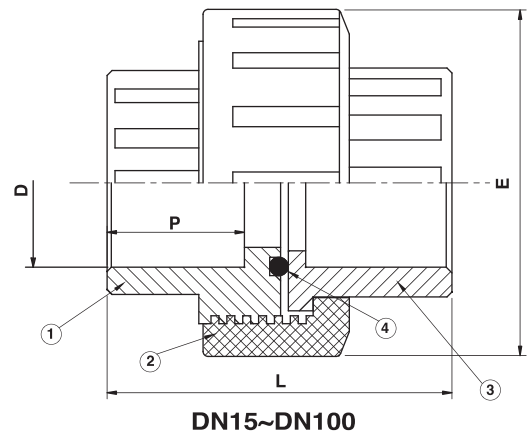

UNION

NSF certified listing

EU Series

EU 100:SOCKET / EU 200: THREAD
Size: 1/2" to 4"

No.	Parts	Materials	Pcs
1	BODY	UPVC, PP, CPVC, PVDF	1
2	UNION NUT	UPVC, PP, CPVC, PVDF	1
3	END CONNRCTOR	UPVC, PP, CPVC, PVDF	1
4	O'RING	EPDM,VITON	1

Nom.Size m/m(inch)	E	D			L		P		
		JIS	ANSI	DIN	S	TS	JIS	ANSI	DIN
15(1/2")	47	22	21.3	20	55	57	22.22	22.22	16.0
20(3/4")	61	26	26.7	25	68	64	25.40	25.40	18.5
25(1")	70	32	33.4	32	75	72	28.60	28.60	22.0
25(1")CNS	67	34	-	-	75	77	28.60	-	-
32(1-1/4")	81	38	42.2	40	81	81	31.70	31.70	26.0
32(1-1/4")CNS	89	42	-	-	92	92	31.70	-	-
40(1-1/2")	89	48	48.3	50	90	90	34.90	34.90	31.0
50(2")	101	60	60.3	63	102	102	38.10	38.10	37.5
65(2-1/2")	150	76	73.0	75	87	115	44.50	44.50	43.5
80(3")	184	89	88.9	90	118	136	47.60	47.60	51.0
100(4")	199	114	114.3	110	156	156	57.20	57.20	61.0

S:Screwed TS:Socket