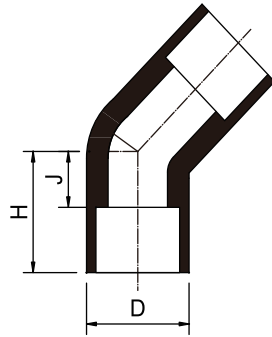

UPVC / CPVC PIPE FITTING VALVE

45° ELL

(Soc*Soc)

45° 彎頭

(ANSI SCH80)

單位 (unit) : inch

Size	D	H	J	UPVC code no.	CPVC code no.
1/2	1-13/64	27/32	5/16	11-L48-08-0015	41-L48-08-0015
3/4	1-25/64	1-3/8	7/16	11-L48-08-0020	41-L48-08-0020
1	1-49/64	1-5/32	13/32	11-L48-08-0025	41-L48-08-0025
1-1/4	2-3/32	1-7/16	7/16	11-L48-08-0032	41-L48-08-0032
1-1/2	2-13/32	1-43/64	9/16	11-L48-08-0040	41-L48-08-0040
2	2-7/8	2-3/64	23/32	11-L48-08-0050	41-L48-08-0050
2-1/2	3-15/32	2-13/32	3/4	11-L48-08-0065	41-L48-08-0065
3	4-11/64	2-57/64	1-1/32	11-L48-08-0080	41-L48-08-0080
4	5-9/32	3-27/64	1-3/16	11-L48-08-0100	41-L48-08-0100
6	7-39/64	4-23/32	1-17/32	11-L48-08-0150	41-L48-08-0150
8	9-41/64	6-1/16	2-1/16	11-L48-08-0200	41-L48-08-0200
10	12-23/64	8-1/8	2-19/32	11-L48-08-0250	41-L48-08-0250
12	14-17/32	10-13/16	4-11/32	11-L48-08-0300	41-L48-08-0300
14	15-39/64	11-49/64	4-25/32	11-L48-08-0350	41-L48-08-0350
16	17-11/16	13-1/2	5-17/32	11-L48-08-0400	41-L48-08-0400
18	19-7/8	15	6	11-L48-08-0450	41-L48-08-0450
* 20	22-17/64	17-9/32	9-3/16	11-L48-08-0500	41-L48-08-0500
* 24	26-41/64	22-29/64	10-1/4	11-L48-08-0600	41-L48-08-0600