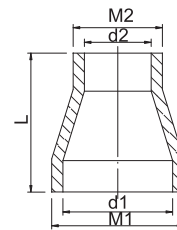

UPVC / CPVC PIPE FITTING VALVE

CPVC CTS PIPE & FITTING

COUPLING 平接頭

單位 (unit) : inch

Size	d	L	M	N	code
1/2"	0.633	1-5/32	27/32	3/32	44-CL2-08-0015
3/4"	0.884	1-9/16	1-1/16	1/8	44-CL2-08-0020
1"	1.135	1-15/16	1-3/8	1/8	44-CL2-08-0025
1-1/4"	1.386	2-3/8	1-21/32	3/16	44-CL2-08-0032
1-1/2"	1.840	2-3/4	1-31/32	1/4	44-CL2-08-0040
2"	2.141	3-9/16	2-9/16	1/4	44-CL2-08-0050

REDUCER COUPLING (大小頭)

單位 (unit) : inch

Size	d1	d2	L	M1	M2	code
3/4 * 1/2	0.884	0.633	1-3/8	1-3/32	27/32	44-RC3-08-020015
1 * 1/2	1.135	0.633	1-3/4	1-11/32	27/32	44-RC3-08-025015
1 * 3/4	1.135	0.884	1-3/4	1-11/32	1-3/32	44-RC3-08-025020
1-1/4 * 1/2	1.386	0.633	2-5/8	1-21/32	27/32	44-RC3-08-032015
1-1/4 * 3/4	1.386	0.884	2-5/8	1-21/32	1-3/32	44-RC3-08-032020
1-1/4 * 1	1.386	1.135	2-5/8	1-21/32	1-11/32	44-RC3-08-032025

MALE ADAPTER (外牙閥接頭)

單位 (unit) : inch

Size	d	L	M1	M	code
1/2"	0.633	1-1/4	7/8	3/16	44-MD3-08-0015
3/4"	0.884	1-19/32	1-3/32	7/32	44-MD3-08-0020
1"	1.135	1-7/8	1-11/32	7/32	44-MD3-08-0025
1-1/4"	1.386	2-9/32	1-21/32	5/16	44-MD3-08-0032
1-1/2"	1.840	2-15/32	1-31/32	5/16	44-MD3-08-0040
2"	2.141	2-29/32	2-9/16	5/16	44-MD3-08-0050

FEMALE ADAPTER (內牙閥接頭)

單位 (unit) : inch

Size	d	L	M	M1	N	code
1/2"	0.633	1-11/32	27/32	1-3/16	7/32	44-FD3-08-0015
3/4"	0.884	1-9/16	1-3/32	1-3/8	7/32	44-FD3-08-0020
1"	1.135	1-15/16	1-3/8	1-11/16	5/16	44-FD3-08-0025