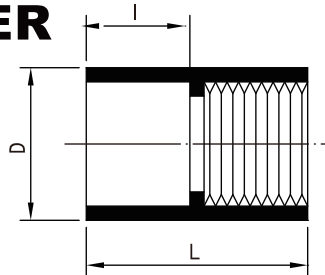

UPVC / CPVC PIPE FITTING VALVE

FEMALE ADAPTER

(SocxFipt)

內牙閥接頭
(ANSI SCH80)

單位 (unit) : inch

Size	D	I	L	UPVC code no.	CPVC code no.
1/2	1-3/16	7/8	1-25/32	11-FD3-08-0015	41-FD3-08-0015
3/4	1-3/8	1	1-57/64	11-FD3-08-0020	41-FD3-08-0020
1	1-47/64	1-7/64	2-15/64	11-FD3-08-0025	41-FD3-08-0025
1-1/4	2-3/16	1-1/4	2-3/8	11-FD3-08-0032	41-FD3-08-0032
1-1/2	2-5/16	1-3/8	2-1/2	11-FD3-08-0040	41-FD3-08-0040
2	3	1-1/2	2-11/16	11-FD3-08-0050	41-FD3-08-0050
2-1/2	3-1/2	1-3/4	3-17/32	11-FD3-08-0065	41-FD3-08-0065
3	4-5/32	1-7/8	3-27/32	11-FD3-08-0080	41-FD3-08-0080
4	5-13/64	2-1/4	4-11/32	11-FD3-08-0100	41-FD3-08-0100

MALE ADAPTER

(MiptxSoc)

外牙閥接頭
(ANSI SCH80)

單位 (unit) : inch

Size	D	N	L	UPVC code no.	CPVC code no.
1/2	1-19/64	1/4	1-7/8	11-MD3-08-0015	41-MD3-08-0015
3/4	1-3/8	9/32	2-3/32	11-MD3-08-0020	41-MD3-08-0020
1	1-47/64	17/64	2-3/8	11-MD3-08-0025	41-MD3-08-0025
1-1/4	2-7/64	17/64	2-1/2	11-MD3-08-0032	41-MD3-08-0032
1-1/2	2-3/8	19/64	2-11/16	11-MD3-08-0040	41-MD3-08-0040
2	2-7/8	5/16	2-7/8	11-MD3-08-0050	41-MD3-08-0050
2-1/2	3-33/64	5/16	3-11/16	11-MD3-08-0065	41-MD3-08-0065
3	4-11/64	3/8	3-15/16	11-MD3-08-0080	41-MD3-08-0080
4	5-13/64	7/16	4-27/64	11-MD3-08-0100	41-MD3-08-0100