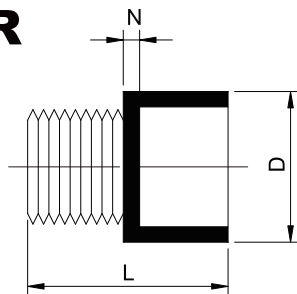

UPVC / CPVC PIPE FITTING VALVE

FEMALE ADAPTER

(SocxFipt)

內牙閥接頭
(ANSI SCH80)

單位 (unit) : inch

Size	D	I	L	UPVC code no.	CPVC code no.
1/2	1-3/16	7/8	1-25/32	11-FD3-08-0015	41-FD3-08-0015
3/4	1-3/8	1	1-57/64	11-FD3-08-0020	41-FD3-08-0020
1	1-47/64	1-7/64	2-15/64	11-FD3-08-0025	41-FD3-08-0025
1-1/4	2-3/16	1-1/4	2-3/8	11-FD3-08-0032	41-FD3-08-0032
1-1/2	2-5/16	1-3/8	2-1/2	11-FD3-08-0040	41-FD3-08-0040
2	3	1-1/2	2-11/16	11-FD3-08-0050	41-FD3-08-0050
2-1/2	3-1/2	1-3/4	3-17/32	11-FD3-08-0065	41-FD3-08-0065
3	4-5/32	1-7/8	3-27/32	11-FD3-08-0080	41-FD3-08-0080
4	5-13/64	2-1/4	4-11/32	11-FD3-08-0100	41-FD3-08-0100

MALE ADAPTER

(MiptxSoc)

外牙閥接頭
(ANSI SCH80)

單位 (unit) : inch

Size	D	N	L	UPVC code no.	CPVC code no.
1/2	1-19/64	1/4	1-7/8	11-MD3-08-0015	41-MD3-08-0015
3/4	1-3/8	9/32	2-3/32	11-MD3-08-0020	41-MD3-08-0020
1	1-47/64	17/64	2-3/8	11-MD3-08-0025	41-MD3-08-0025
1-1/4	2-7/64	17/64	2-1/2	11-MD3-08-0032	41-MD3-08-0032
1-1/2	2-3/8	19/64	2-11/16	11-MD3-08-0040	41-MD3-08-0040
2	2-7/8	5/16	2-7/8	11-MD3-08-0050	41-MD3-08-0050
2-1/2	3-33/64	5/16	3-11/16	11-MD3-08-0065	41-MD3-08-0065
3	4-11/64	3/8	3-15/16	11-MD3-08-0080	41-MD3-08-0080
4	5-13/64	7/16	4-27/64	11-MD3-08-0100	41-MD3-08-0100