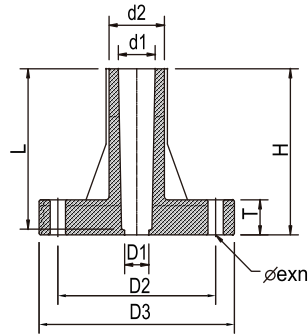

UPVC / CPVC PIPE FITTING VALVE

TS-FLANGE

TS法蘭
ANSI

單位 (unit) : inch

Size	d1	D2	D3	D1	d2	L	T	H	n	ø e	UPVC code no.	CPVC code no.
1/2	7/8	2- 3/8	3- 1/2	23/32	1- 1/4	1- 7/32	19/32	1- 7/16	4	5/8	11-FT9-08-0015	41-FT9-08-0015
3/4	1-1/16	2- 3/4	3- 7/8	27/32	1- 3/8	1- 17/32	19/32	1- 11/16	4	5/8	11-FT9-08-0020	41-FT9-08-0020
1	1- 11/32	3- 1/8	4- 1/4	1- 1/32	1- 11/16	1- 21/32	5/8	1- 27/32	4	5/8	11-FT9-08-0025	41-FT9-08-0025
1-1/4	1- 11/16	3- 1/2	4- 5/8	1- 3/8	2- 1/32	1- 31/32	21/32	2- 3/16	4	5/8	11-FT9-08-0032	41-FT9-08-0032
1-1/2	1- 15/16	3- 7/8	5	1- 3/4	2- 13/32	2- 3/8	25/32	2- 19/32	4	5/8	11-FT9-08-0040	41-FT9-08-0040
2	2- 13/32	4- 3/4	6	2- 1/16	2- 29/32	2- 17/32	25/32	2- 25/32	4	3/4	11-FT9-08-0050	41-FT9-08-0050
2-1/2	2- 29/32	5- 1/2	7	2- 21/32	3- 1/2	2- 13/16	25/32	2- 23/32	4	3/4	11-FT9-08-0065	41-FT9-08-0065
3	3- 17/32	6	7- 1/2	3- 3/32	4- 5/64	2- 7/8	13/16	3- 5/32	4	3/4	11-FT9-08-0080	41-FT9-08-0080
4	4- 17/32	7- 1/2	9	3- 15/16	5- 7/32	3- 5/16	29/32	3- 19/32	8	3/4	11-FT9-08-0100	41-FT9-08-0100
5	5- 19/32	8- 1/2	10	4- 15/16	6- 1/4	3- 31/32	31/32	4- 13/32	8	7/8	11-FT9-08-0125	41-FT9-08-0125
6	6- 21/32	9- 1/2	11- 23/32	5- 29/32	7- 5/16	5- 3/32	31/32	5- 17/32	8	7/8	11-FT9-08-0150	41-FT9-08-0150
8	8-21/32	11-3/4	13- 1/2	7- 11/16	9-13/32	5-29/32	1- 1/8	6- 15/32	8	7/8	11-FT9-08-0200	41-FT9-08-0200
10	10-7/8	14-1/4	16	9-23/32	11-1/2	7-1/4	1-3/16	7-13/16	12	1	11-FT9-08-0250	41-FT9-08-0250
12	12-25/32	17	19	9-27/32	13-23/32	7-1/4	1-3/16	7-7/8	12	1	11-FT9-08-0300	41-FT9-08-0300
* 14	14-1/32	18-3/4	21	13-23/32	14-31/32	9-1/16	1-1/4	9-21/32	12	1-1/8	11-FT9-08-0350	41-FT9-08-0350
* 16	16-3/4	21-1/4	23-1/2	15-3/4	16-31/32	9-15/32	1-1/4	10-1/32	16	1-1/8	11-FT9-08-0400	41-FT9-08-0400
* 18	18-1/32	22-3/4	25	17-17/32	18-31/32	10-1/32	1-1/4	10-5/8	16	1-1/4	11-FT9-08-0450	41-FT9-08-0450
* 20	20-1/32	25	27-1/2	19-11/16	20-31/32	12	1-3/8	12-19/32	20	1-1/4	11-FT9-08-0500	41-FT9-08-0500
* 24	24-3/32	29-1/2	32	23-5/8	25-1/4	13-31/32	1-3/8	14-9/16	20	1-3/8	11-FT9-08-0600	41-FT9-08-0600